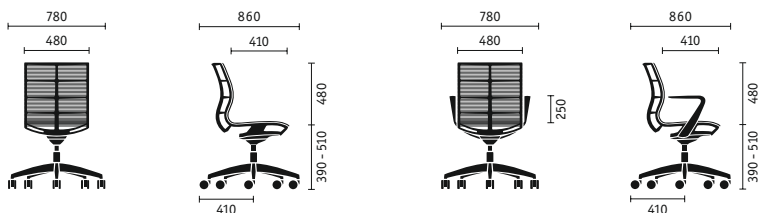

COMPANY OF THE FUTURE

Company:

se:joy:

The ergonomic features and the quality of the materials used are not the only reasons why Sedus products feel good. The principles according to which they are developed and finished are also a contributing factor. These principles include ecological compatibility, conservation of resources and recyclability. Principles, which have been defining the way Sedus does business for more than 50 years. Out of a sense of responsibility for the future.